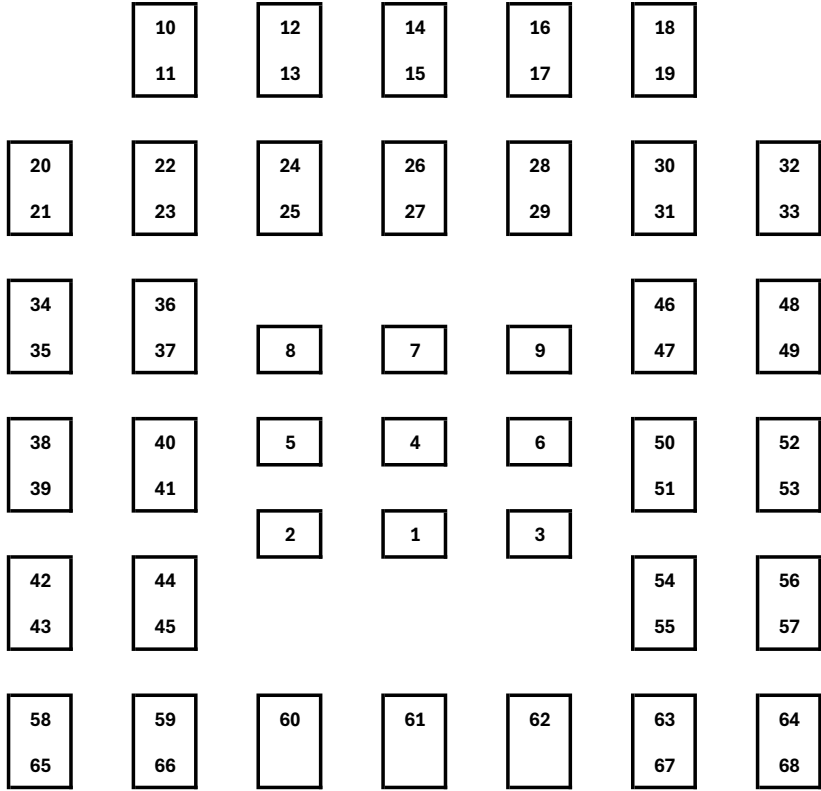

STAGE

ENTRANCE DOOR

WC

ANTI-CHEATING CHECKPOINT